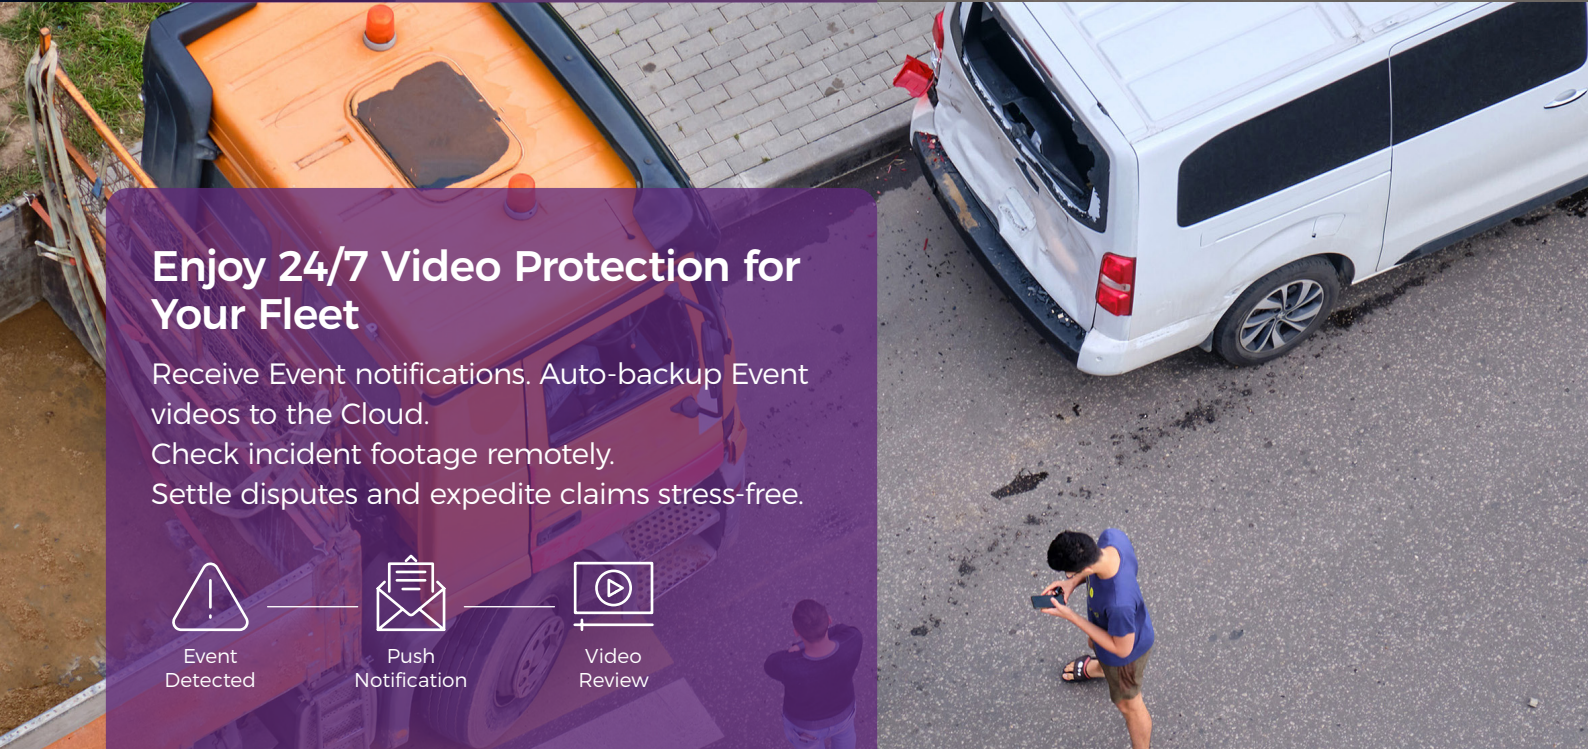

AI-powered Simplicity in Tracking FLEETA

Fleeta is a simple dashcam-based fleet tracking and monitoring service
No contract! Just pay for what you need!

Fleeta Tracking

Simplicity in Fleet Tracking.
All you need is a dash cam. Monthly Plans.
No contracts.

Enjoy 24/7 Video Protection for Your Fleet

Receive Event notifications. Auto-backup Event videos to the Cloud.
Check incident footage remotely.
Settle disputes and expedite claims stress-free.

Event Detected