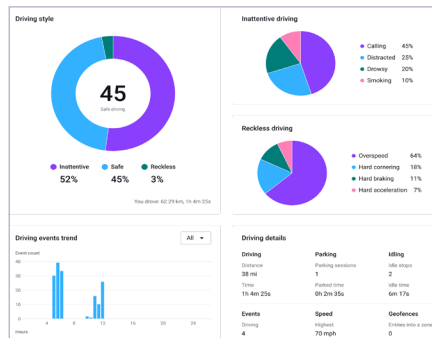

Push Notification

Video Review

Experience the Power and Simplicity of Fleeta Tracking

Visualize your whole fleet in real time.
Set up geofences for live alerts.
Access 90-day GPS logs. Recall past Event videos straight from the map.

FLEETA Tracking

Fleeta Fleet Tracking offers business owners the ability to easily monitor their vehicles and ensure the security of their entire fleet with BlackVue's state-of-the-art dashcams.

Geofencing

Create geofences and receive real-time notifications on your phone or computer.

Driving Report

View at a glance total distance driven, idle time, speeding Events, etc., in tables that can be printed or exported.

+15GB per additional dashcam.

90-day GPS Tracking History

High accuracy (15 seconds), Video On Map, easy data export.

Live Event Upload

Automatically upload Event videos in real-time or when connected to a specific network.