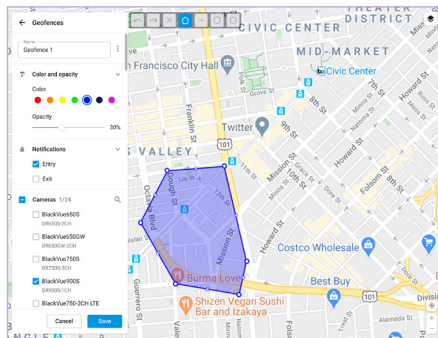

Push Notification

Video Review

Experience the Power and Simplicity of Fleeta Tracking

Visualize your whole fleet in real time.
Set up geofences for live alerts.
Access 90-day GPS logs. Recall past Event videos straight from the map.

FLEETA Tracking

Fleeta Fleet Tracking offers business owners the ability to easily monitor their vehicles and ensure the security of their entire fleet with BlackVue's state-of-the-art dashcams.

Geofencing

Create geofences and receive real-time notifications on your phone or computer.

Driving Report

View at a glance total distance driven, idle time, speeding Events, etc., in tables that can be printed or exported.