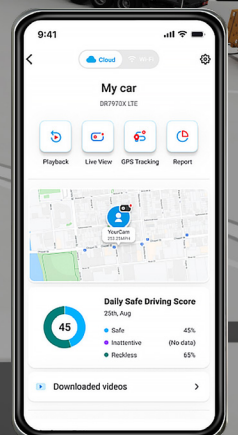

AI-powered Simplicity in Tracking FLEETA

Fleeta is a simple dashcam-based fleet tracking and monitoring service
No contract! Just pay for what you need!

Fleeta Tracking

Simplicity in Fleet Tracking.
All you need is a dash cam. Monthly Plans.
No contracts.

Push Notification

Video Review

Experience the Power and Simplicity of Fleeta Tracking

Visualize your whole fleet in real time.
Set up geofences for live alerts.
Access 90-day GPS logs. Recall past Event videos straight from the map.

FLEETA Tracking

Fleeta Fleet Tracking offers business owners the ability to easily monitor their vehicles and ensure the security of their entire fleet with BlackVue's state-of-the-art dashcams.

Geofencing

Create geofences and receive real-time notifications on your phone or computer.

Driving Report

View at a glance total distance driven, idle time, speeding Events, etc., in tables that can be printed or exported.