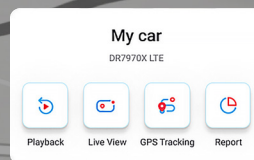

Push Notification

Video Review

Experience the Power and Simplicity of Fleeta Tracking

Visualize your whole fleet in real time.
Set up geofences for live alerts.
Access 90-day GPS logs. Recall past Event videos straight from the map.

Create geofences and receive real-time notifications on your phone or computer.

Driving Report

View at a glance total distance driven, idle time, speeding Events, etc., in tables that can be printed or exported.