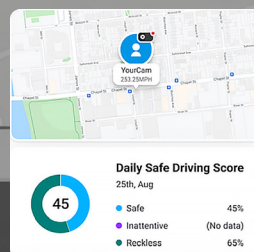

Push Notification

Video Review

Experience the Power and Simplicity of Fleeta Tracking

Visualize your whole fleet in real time.
Set up geofences for live alerts.
Access 90-day GPS logs. Recall past Event videos straight from the map.

FLEETA Tracking

Fleeta Fleet Tracking offers business owners the ability to easily monitor their vehicles and ensure the security of their entire fleet with BlackVue's state-of-the-art dashcams.

Geofencing

Create geofences and receive real-time notifications on your phone or computer.

Driving Report

View at a glance total distance driven, idle time, speeding Events, etc., in tables that can be printed or exported.

Multi Live View

Monitor up to 4 dashcams simultaneously.

Features

Unlimited Remote Live View

Stream real-time video from any 4 BlackVue dashcams simultaneously.
Bitrate: 600kbps (kilobits per second)

From 15GB of Cloud Storage