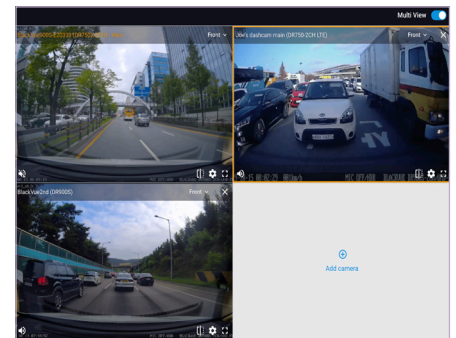

Push Notification

Video Review

Experience the Power and Simplicity of Fleeta Tracking

Visualize your whole fleet in real time.
Set up geofences for live alerts.
Access 90-day GPS logs. Recall past Event videos straight from the map.

FLEETA Tracking

Fleeta Fleet Tracking offers business owners the ability to easily monitor their vehicles and ensure the security of their entire fleet with BlackVue's state-of-the-art dashcams.

Geofencing

Create geofences and receive real-time notifications on your phone or computer.

Driving Report

View at a glance total distance driven, idle time, speeding Events, etc., in tables that can be printed or exported.

+15GB per additional dashcam.

90-day GPS Tracking History

High accuracy (15 seconds), Video On Map, easy data export.

Live Event Upload

Automatically upload Event videos in real-time or when connected to a specific network.