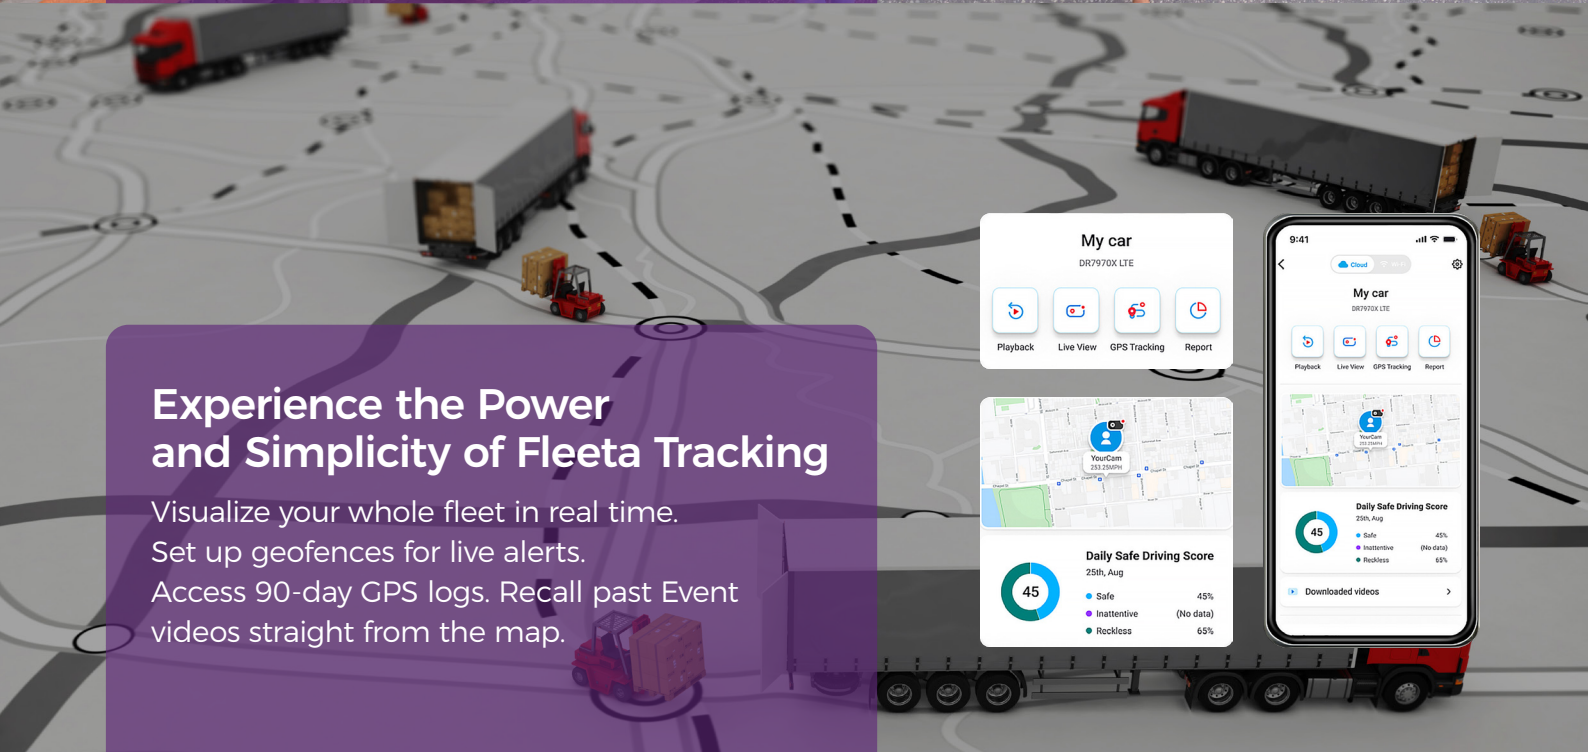

AI-powered Simplicity in Tracking FLEETA

Fleeta is a simple dashcam-based fleet tracking and monitoring service
No contract! Just pay for what you need!

Fleeta Tracking

Simplicity in Fleet Tracking.
All you need is a dash cam. Monthly Plans.
No contracts.

Push Notification

Video Review

Experience the Power and Simplicity of Fleeta Tracking

Visualize your whole fleet in real time.
Set up geofences for live alerts.
Access 90-day GPS logs. Recall past Event videos straight from the map.

FLEETA Tracking

Fleeta Fleet Tracking offers business owners the ability to easily monitor their vehicles and ensure the security of their entire fleet with BlackVue's state-of-the-art dashcams.

Geofencing

+15GB per additional dashcam.

90-day GPS Tracking History

High accuracy (15 seconds), Video On Map, easy data export.

Live Event Upload

Automatically upload Event videos in real-time or when connected to a specific network.